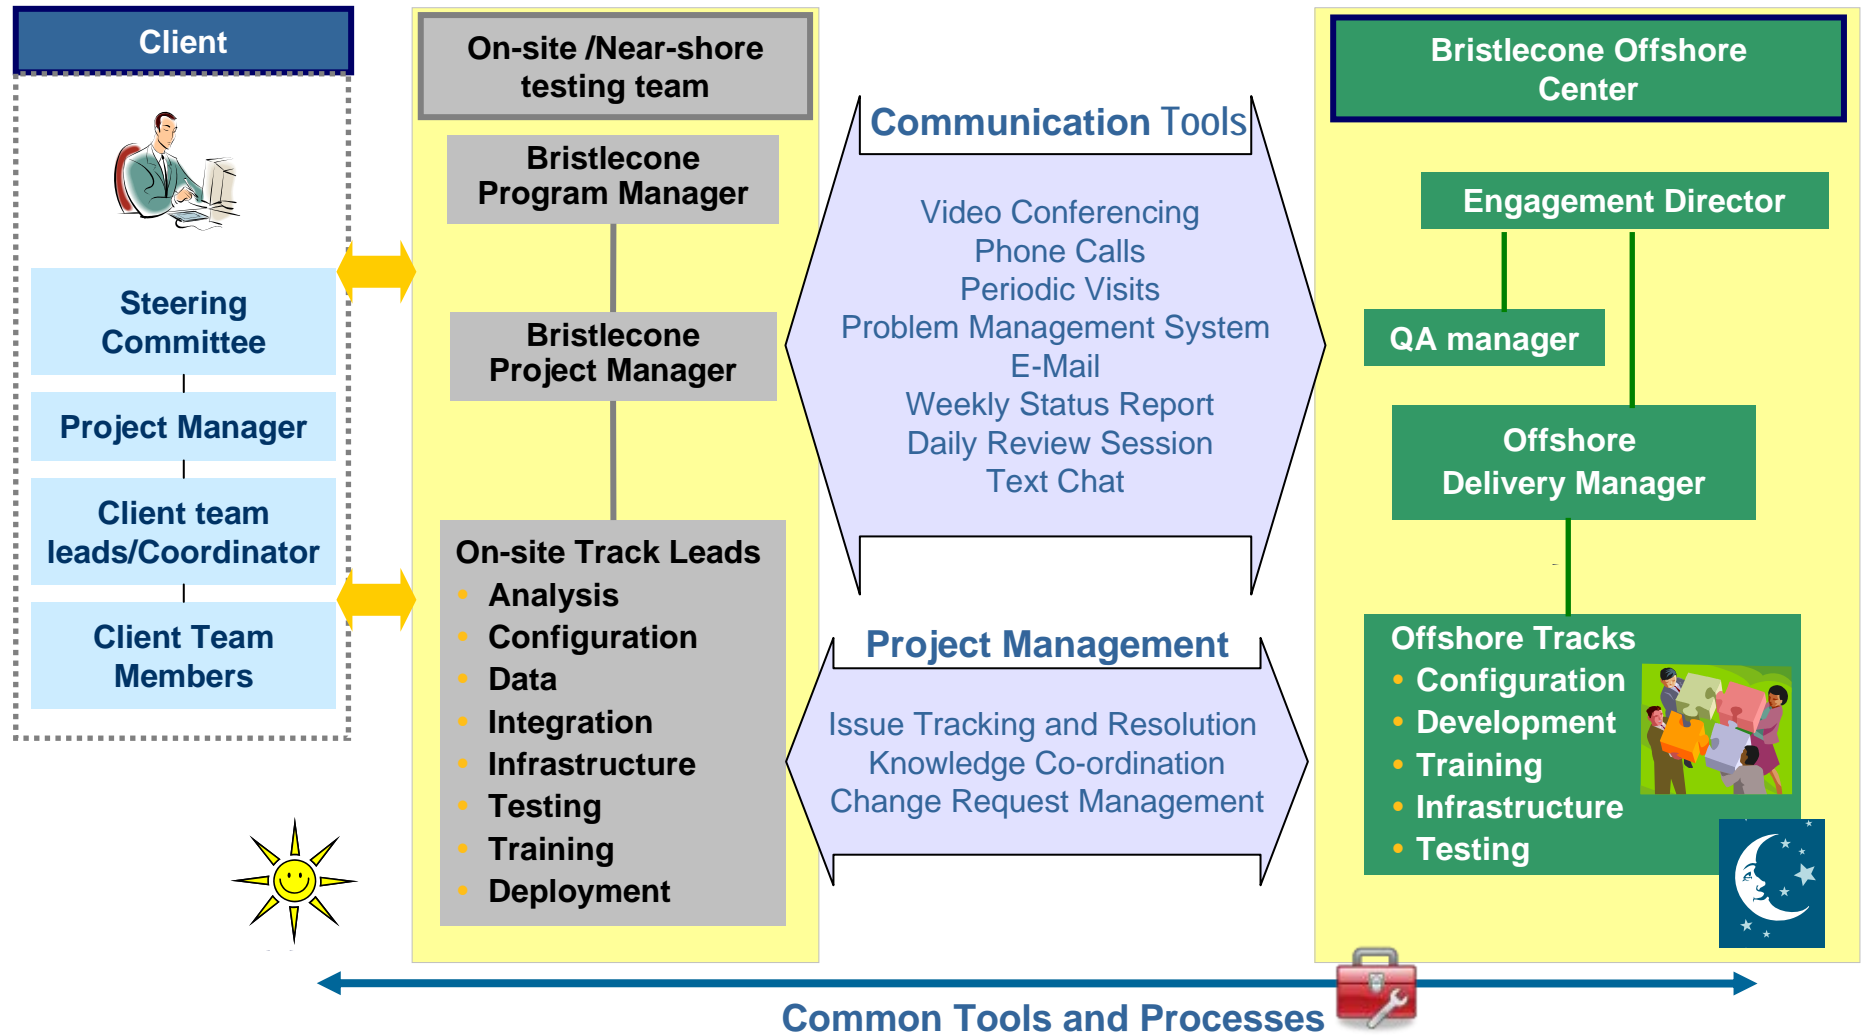

# Client Engagement Model – Bristlecone's Approach\*

Disciplined approach to deliver services in cost effective manner

\*Typical Client Engagement Model – Varies slightly based on engagement needs